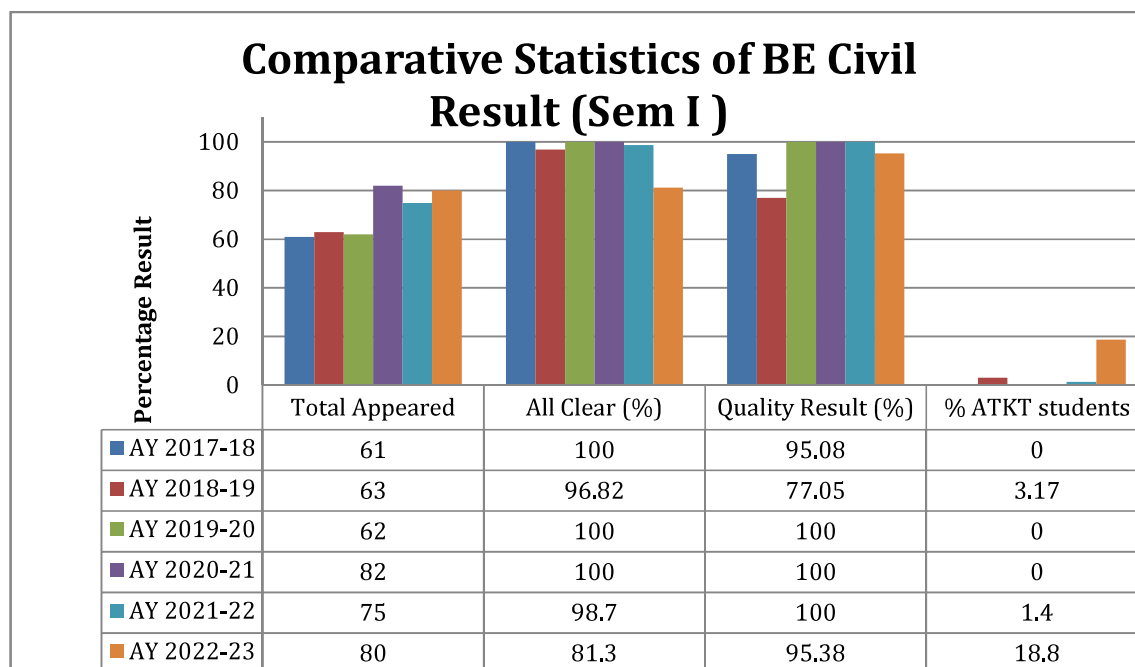

Pimpri Chinchwad Education Trust's Pimpri Chinchwad College of Engineering & Research, Ravet Pune.	
Academic Year: 2022-23 Term: I	SPPU Result Analysis Summary	Record No: ACAD/R/28-A

Date:- 20/03/2023

Department: Civil Engg.

Class: Final Year

Div.:- -

Overall Result Summary: BE Civil SEM-(I)

Academic Year –	2022-23	2021-22	2020-21	2019-20	2018-19	2017-18
% All Clear Result	81.3	98.7	100	100	96.82	100
% Quality Result (≥ 6.75)	95.38	100	100	100	77.05	95.08
% Failed	18.8	1.4	0	0	3.17	0

CAY: Current Academic Year   CAY-I: Current Academic Year minus 1 (Previous AY)

Result of students: - Total Number of students appeared for Examination: 80

First class with Distinction	: 58	Failed in one Subject	: 05
First Class	: 04	Failed in Two Subjects	: 04
Higher Second Class	: 03	Failed in Three subjects & more	: 06
Second Class	: 00		:
Pass Class	: 00		:
ATKT	: 00		:
Fail	: 15		:

NA – Not Applicable