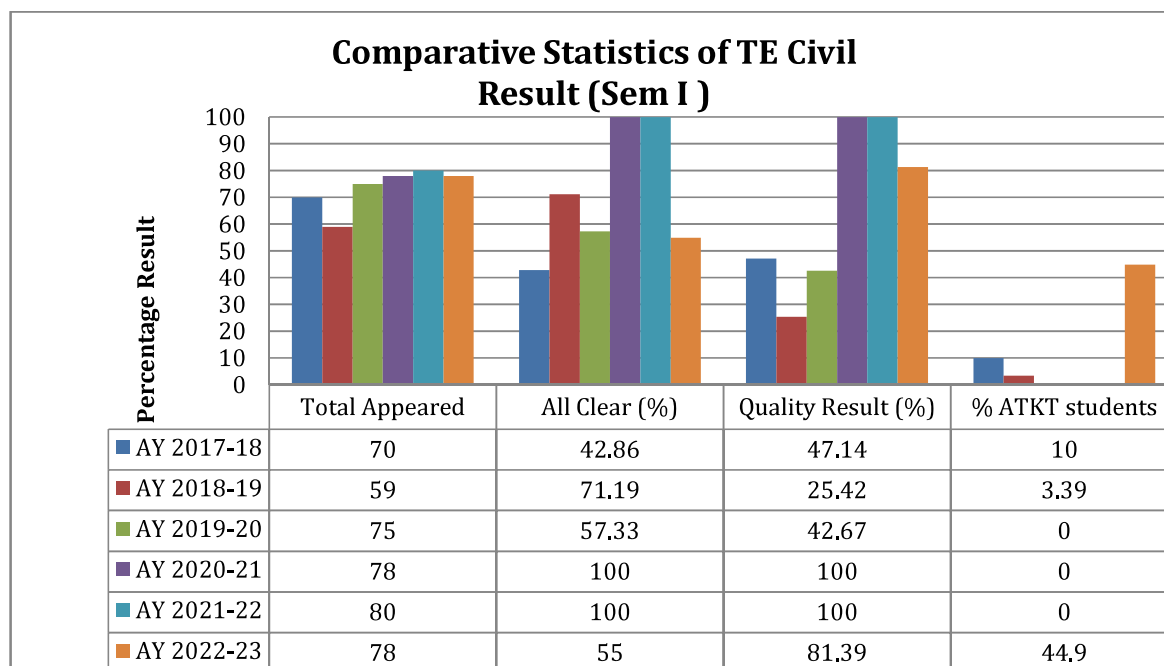

**Result of students:** - Total Number of students appeared for Examination: 78

First class with Distinction	: 18	Failed in one Subject	: 10
First Class	: 16	Failed in Two Subjects	: 08
Higher Second Class	: 01	Failed in Three subjects & more	: 17
Second Class	: 05		:
Pass Class	: 02		:
ATKT	: 35		:
Fail	: NA		: