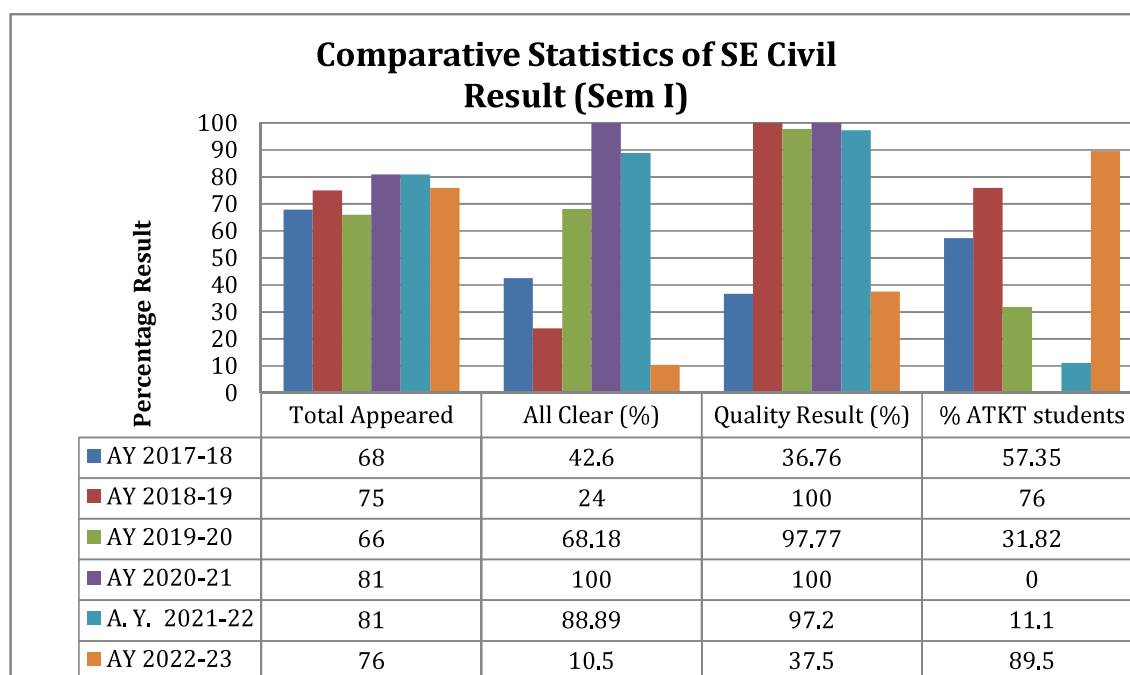

Pimpri Chinchwad Education Trust's Pimpri Chinchwad College of Engineering & Research, Ravet Pune.	
Academic Year: 2022-23 Term: I	SPPU Result Analysis Summary	Record No: ACAD/R/28-A

Date:- 30/03/2023

Department: Civil Engg.

Class: Second Year

Div.: -

Overall Result Summary: SE Civil SEM-(I)

Academic Year –	2022-23	2021-22	2020-21	2019-20	2018-19	2017-18
% All Clear Result	10.5	88.89	100	68.18	24.00	42.60
% Quality Result (≥ 6.75)	37.5	97.2	100	97.77	100	36.76
% Failed	89.5	11.1	0	31.82	76	57.35

Result of students: - Total Number of students appeared for Examination: **76**

First class with Distinction	: 01	Failed in one Subject	: 13
First Class	: 02	Failed in Two Subjects	: 19
Higher Second Class	: 03	Failed in Three subjects & more	: 36
Second Class	: 02		:
Pass Class	: 00		:
ATKT	: 68		:
Fail	: NA		:

NA – Not Applicable